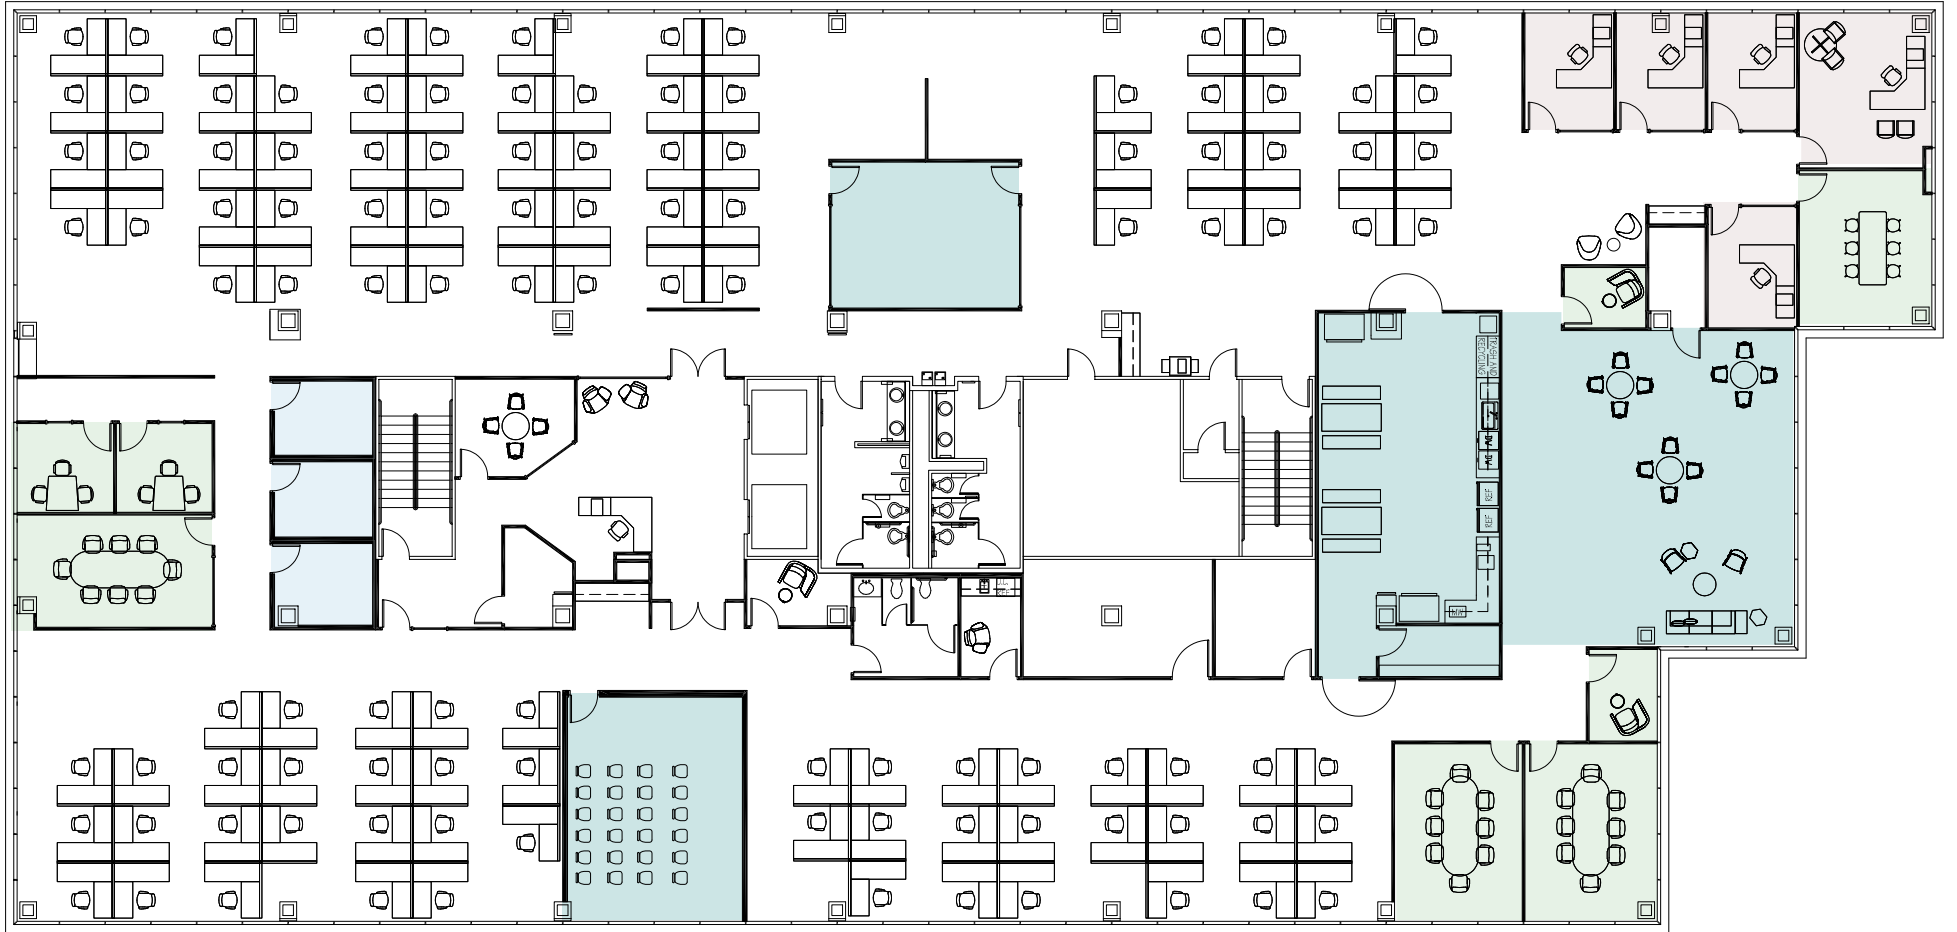

Beverage Manufacturing & Distribution
26,463 SF
Schematic

Technology Office - 1st Floor
Both Floors = 90,564 SF