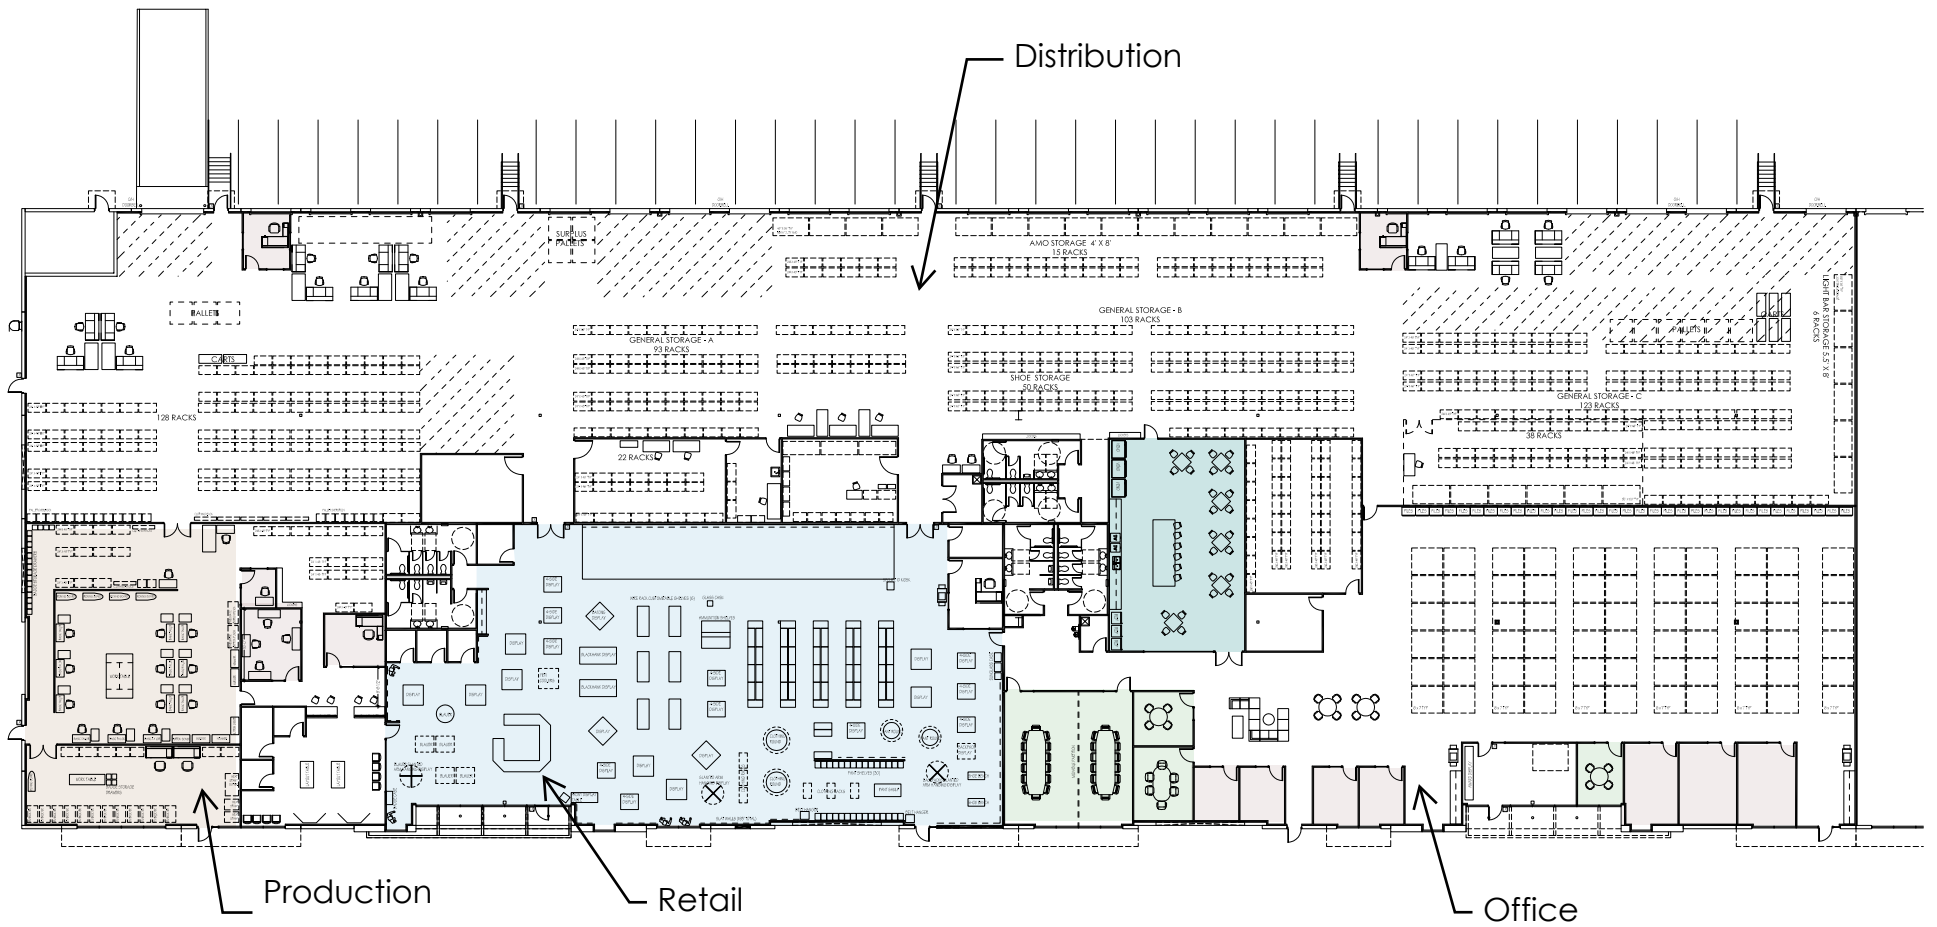

Beverage Manufacturing & Distribution
26,463 SF
Schematic

Technology Office - 1st Floor
Both Floors = 90,564 SF