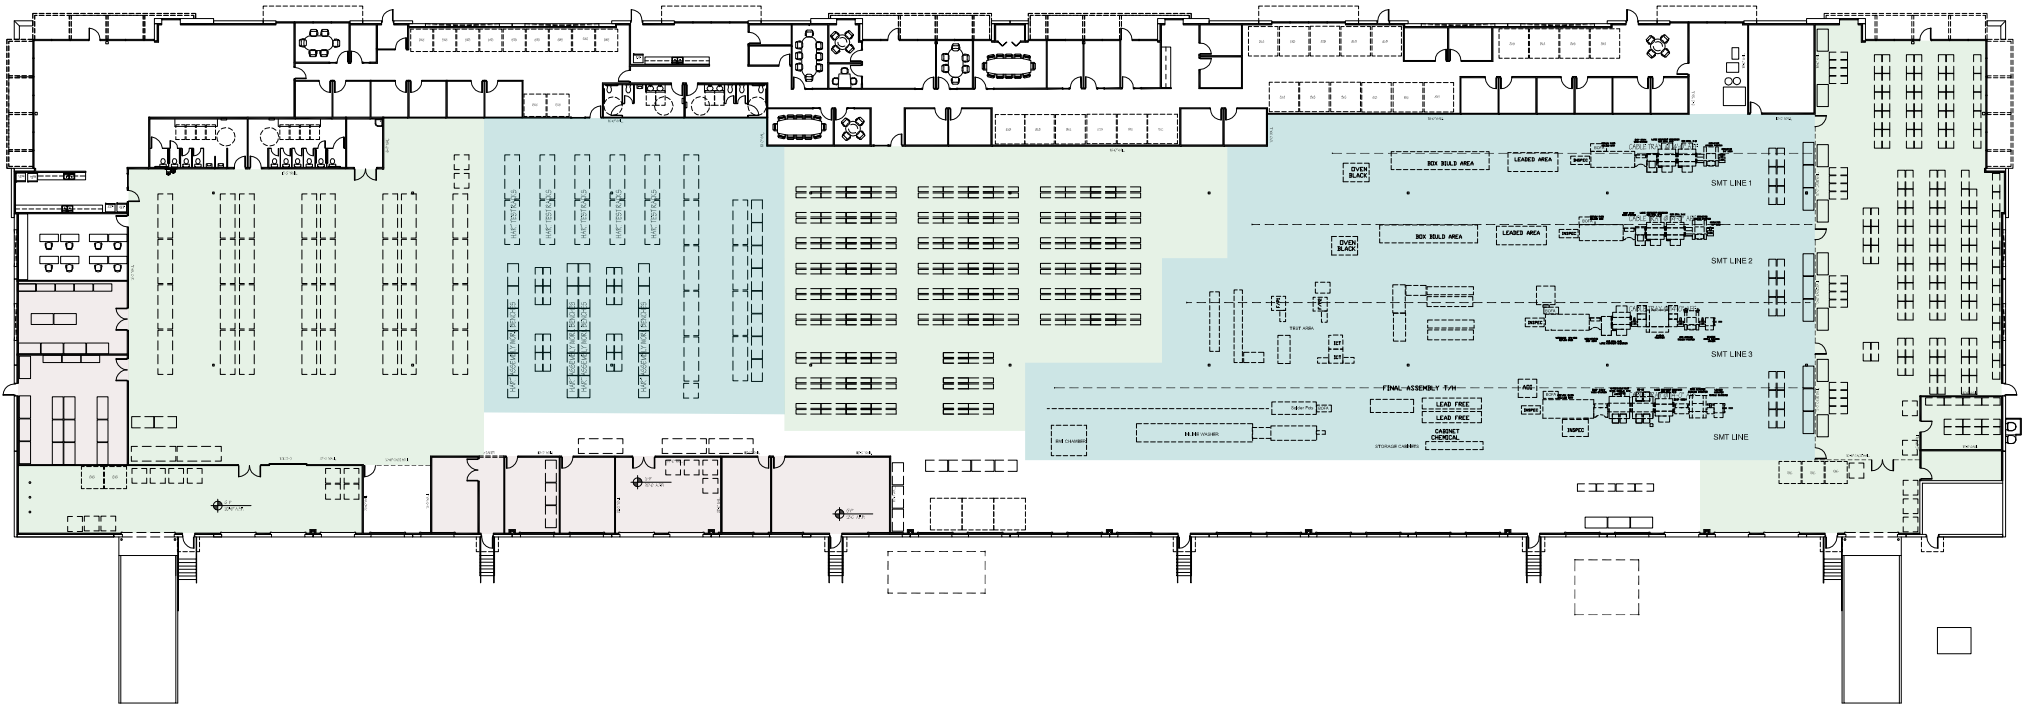

Beverage Manufacturing & Distribution
26,463 SF
Schematic

Technology Office - 1st Floor
Both Floors = 90,564 SF