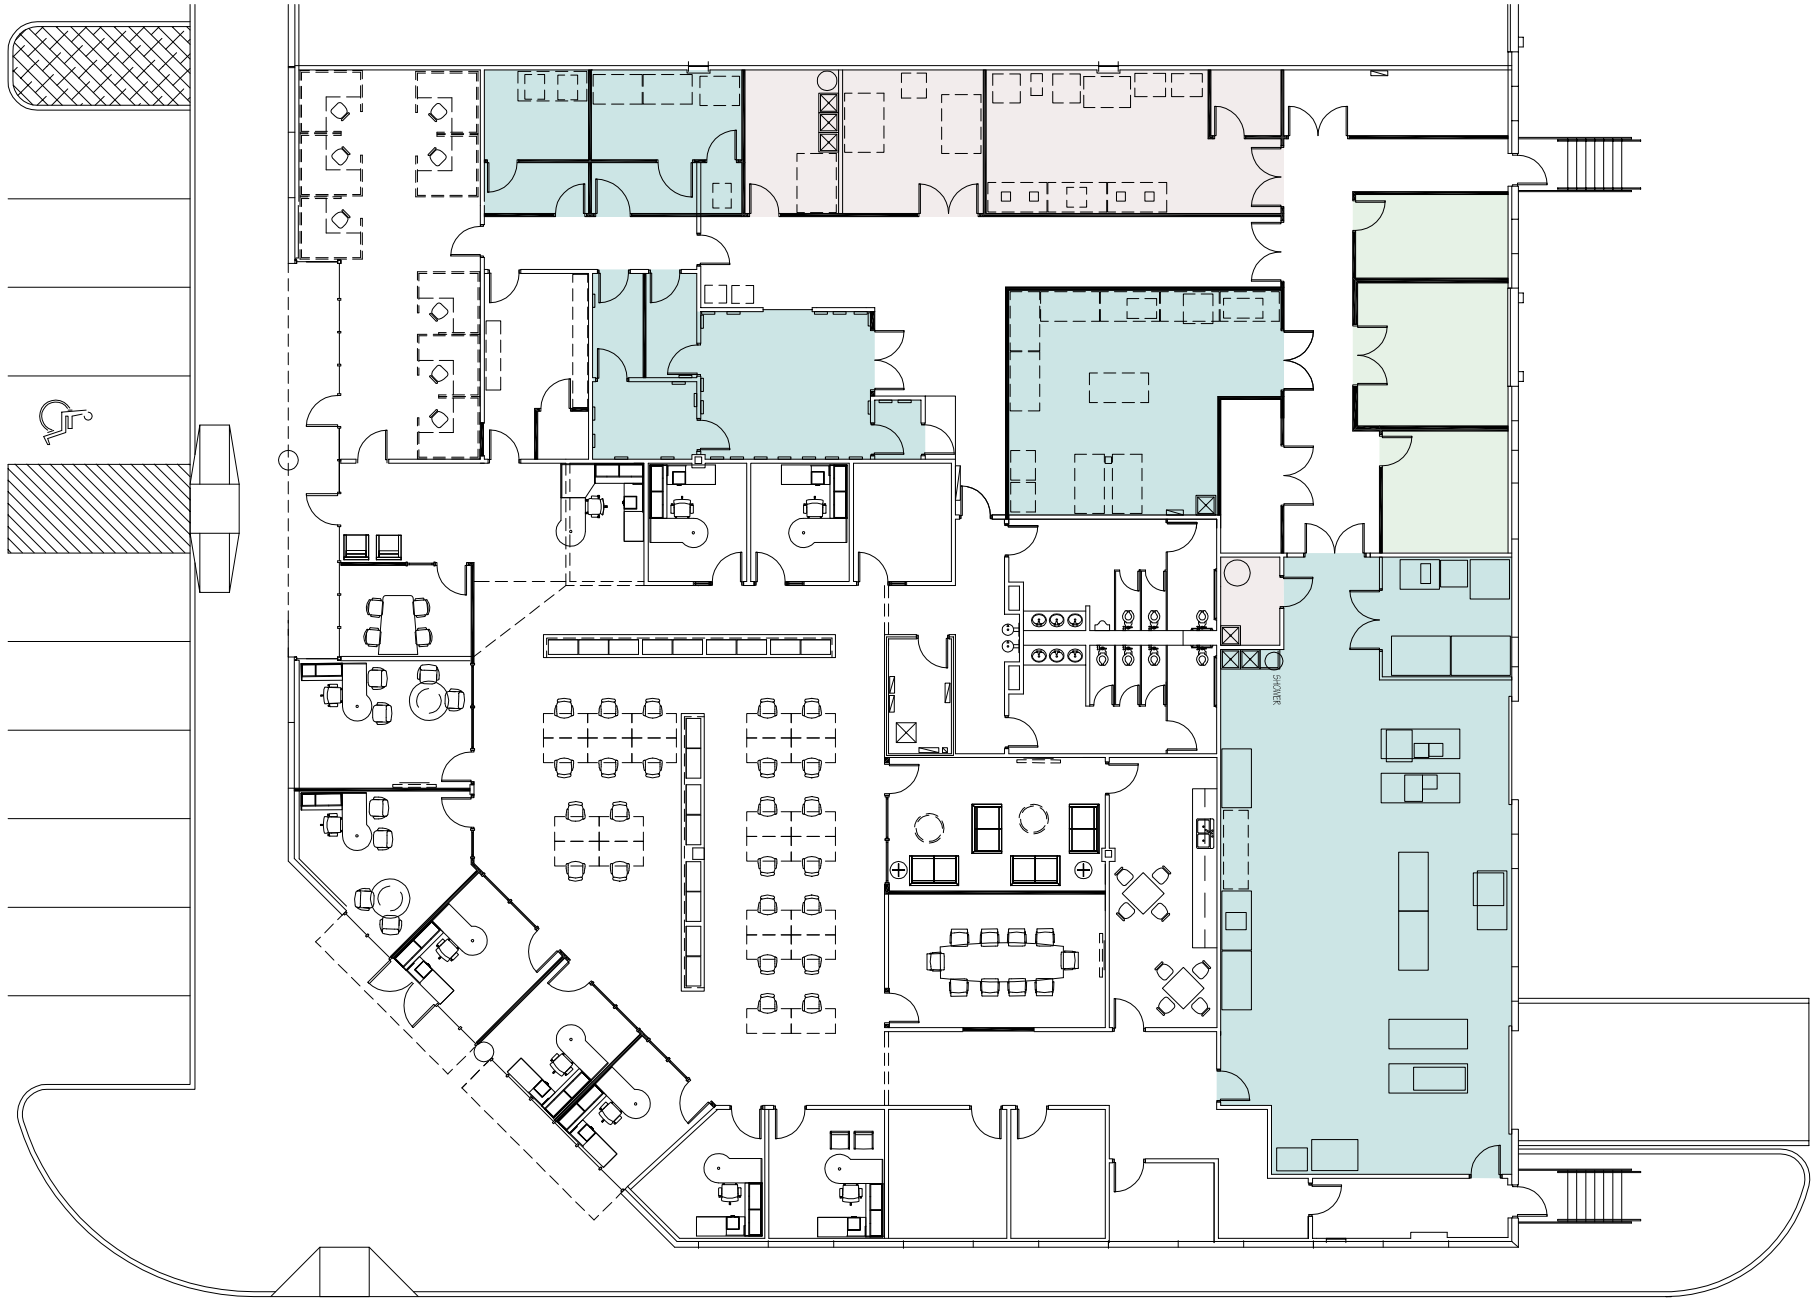

Beverage Manufacturing & Distribution
26,463 SF
Schematic

Technology Office - 1st Floor
Both Floors = 90,564 SF