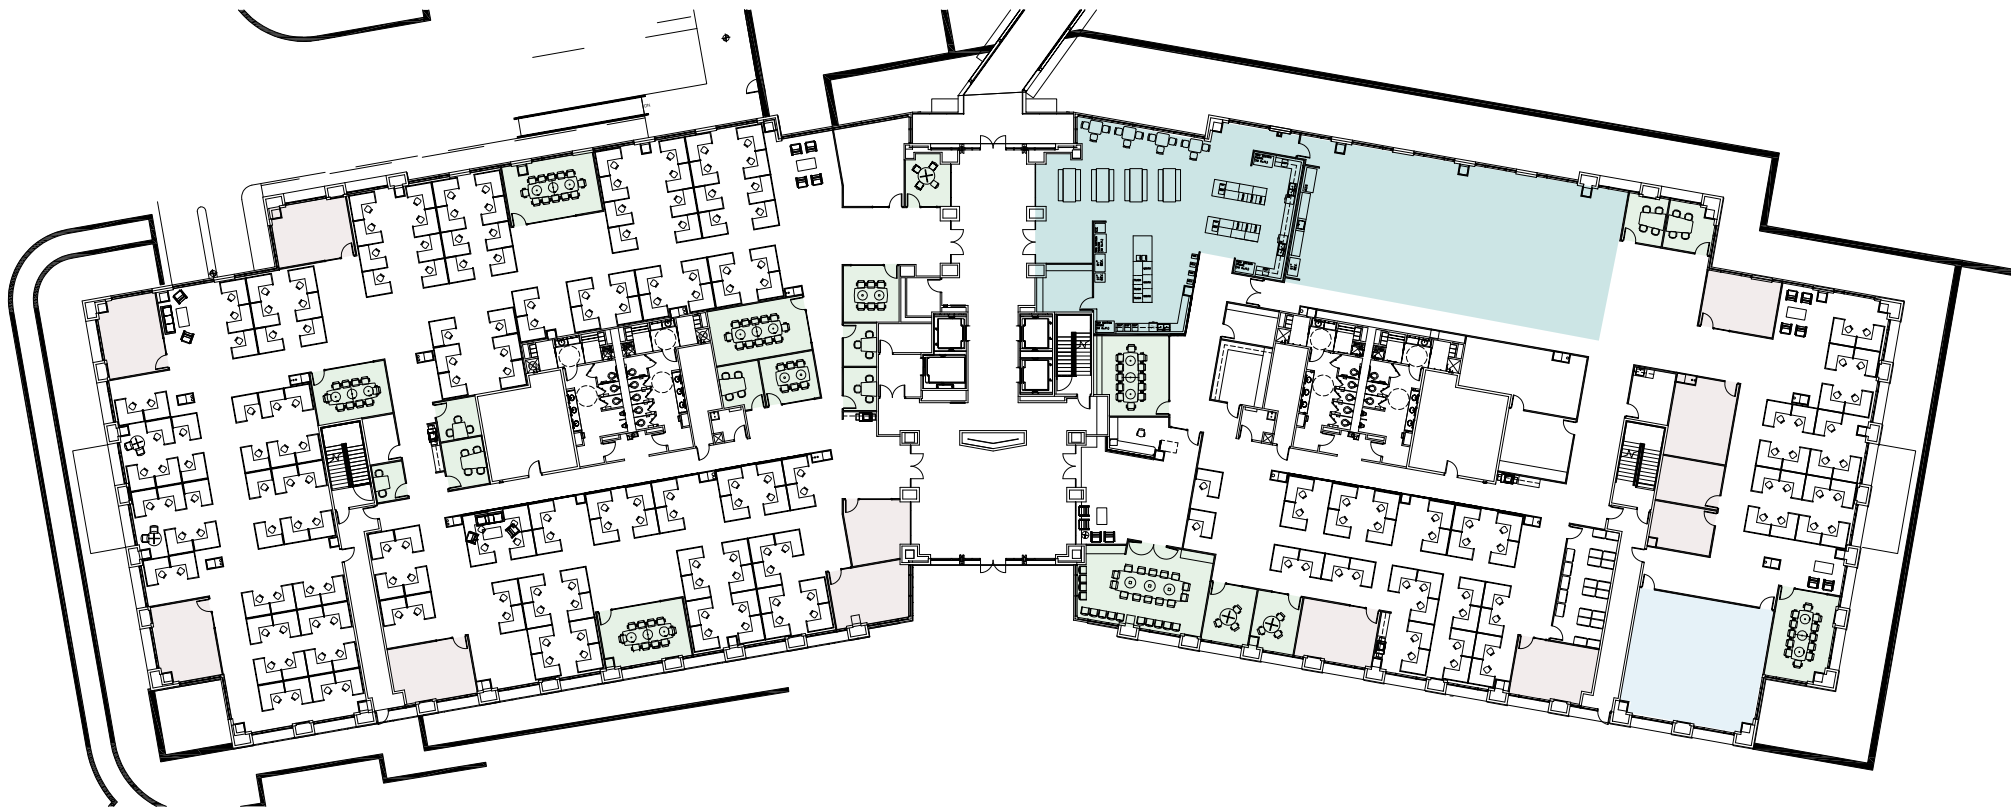

Beverage Manufacturing & Distribution
26,463 SF
Schematic

Technology Office - 1st Floor
Both Floors = 90,564 SF