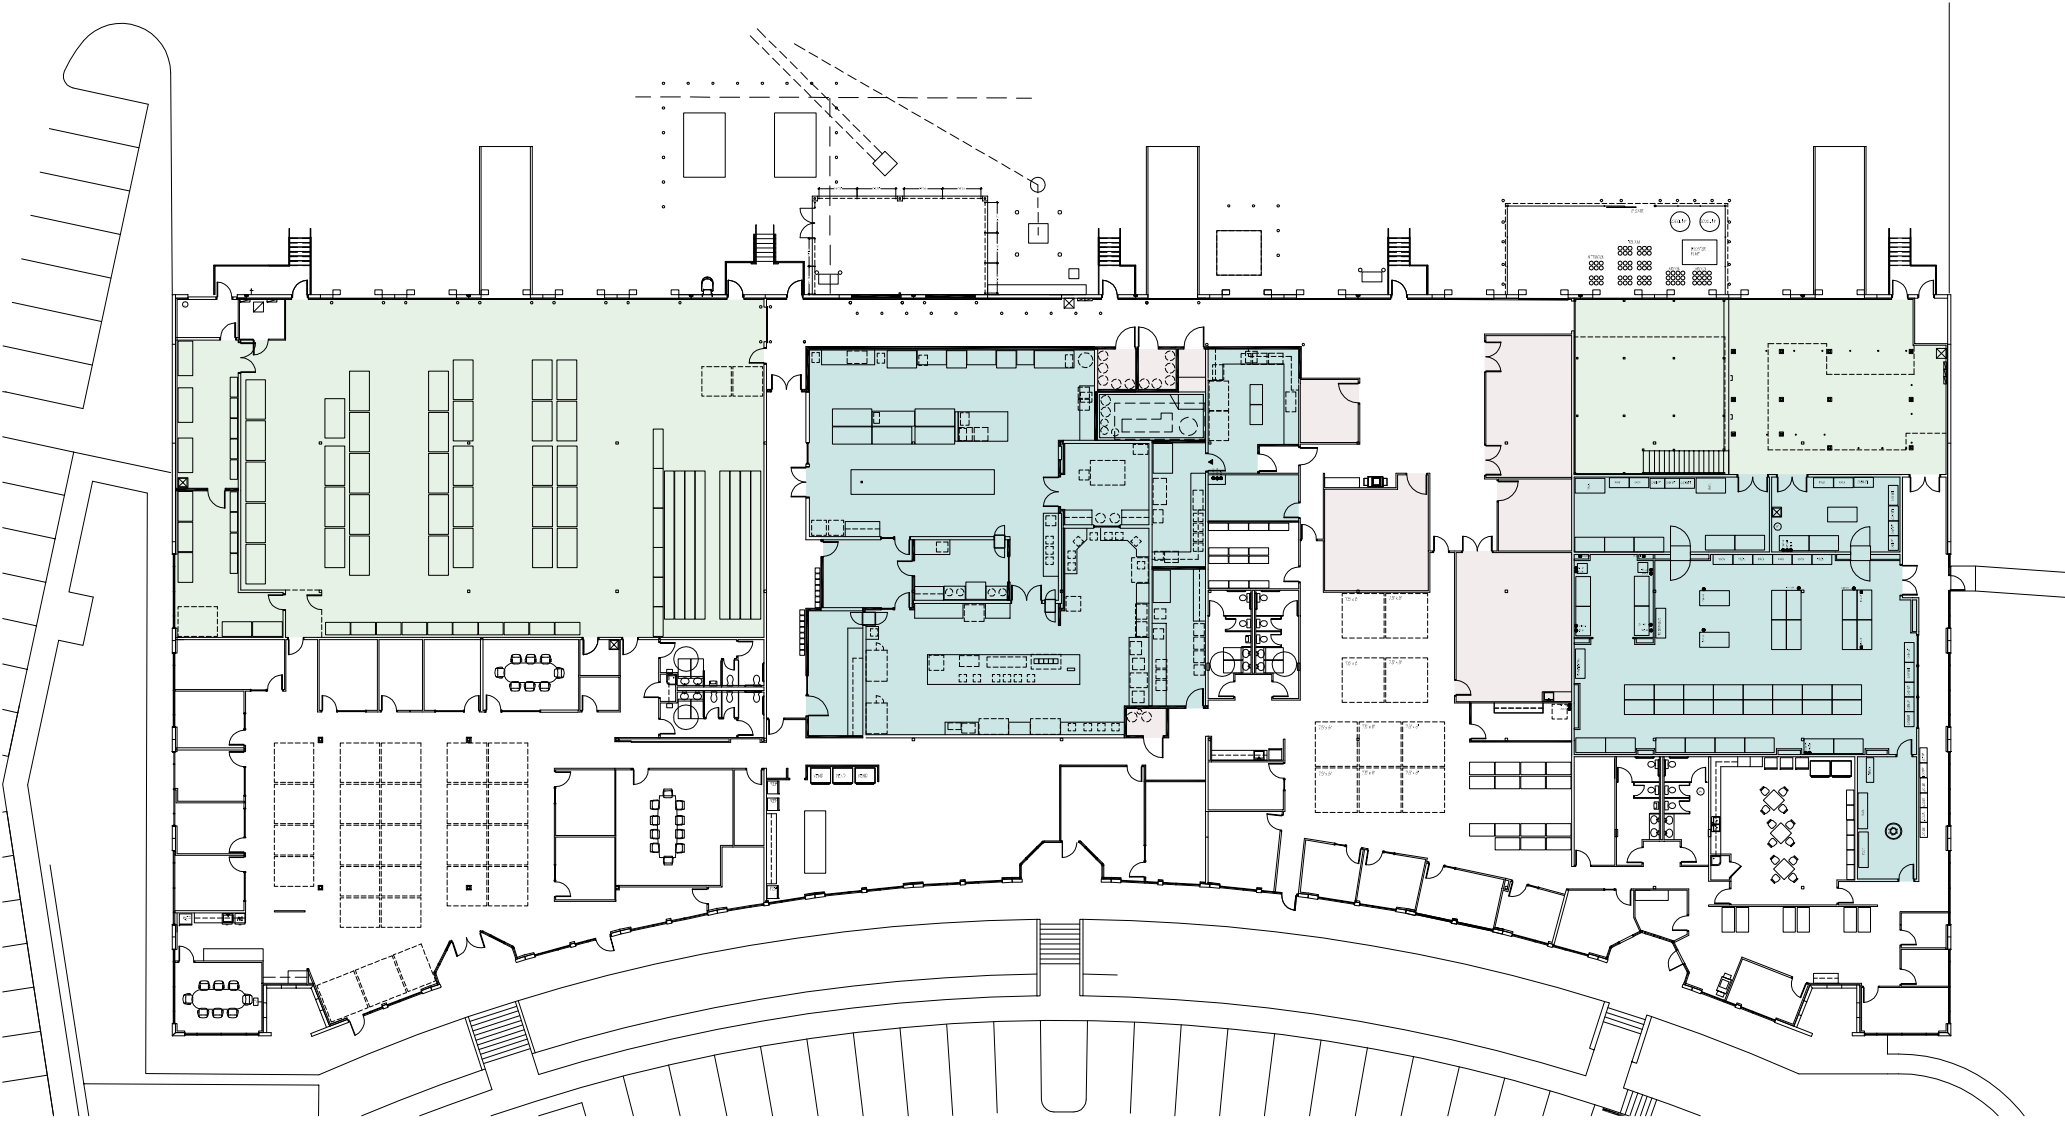

Beverage Manufacturing & Distribution
26,463 SF
Schematic

Technology Office - 1st Floor
Both Floors = 90,564 SF