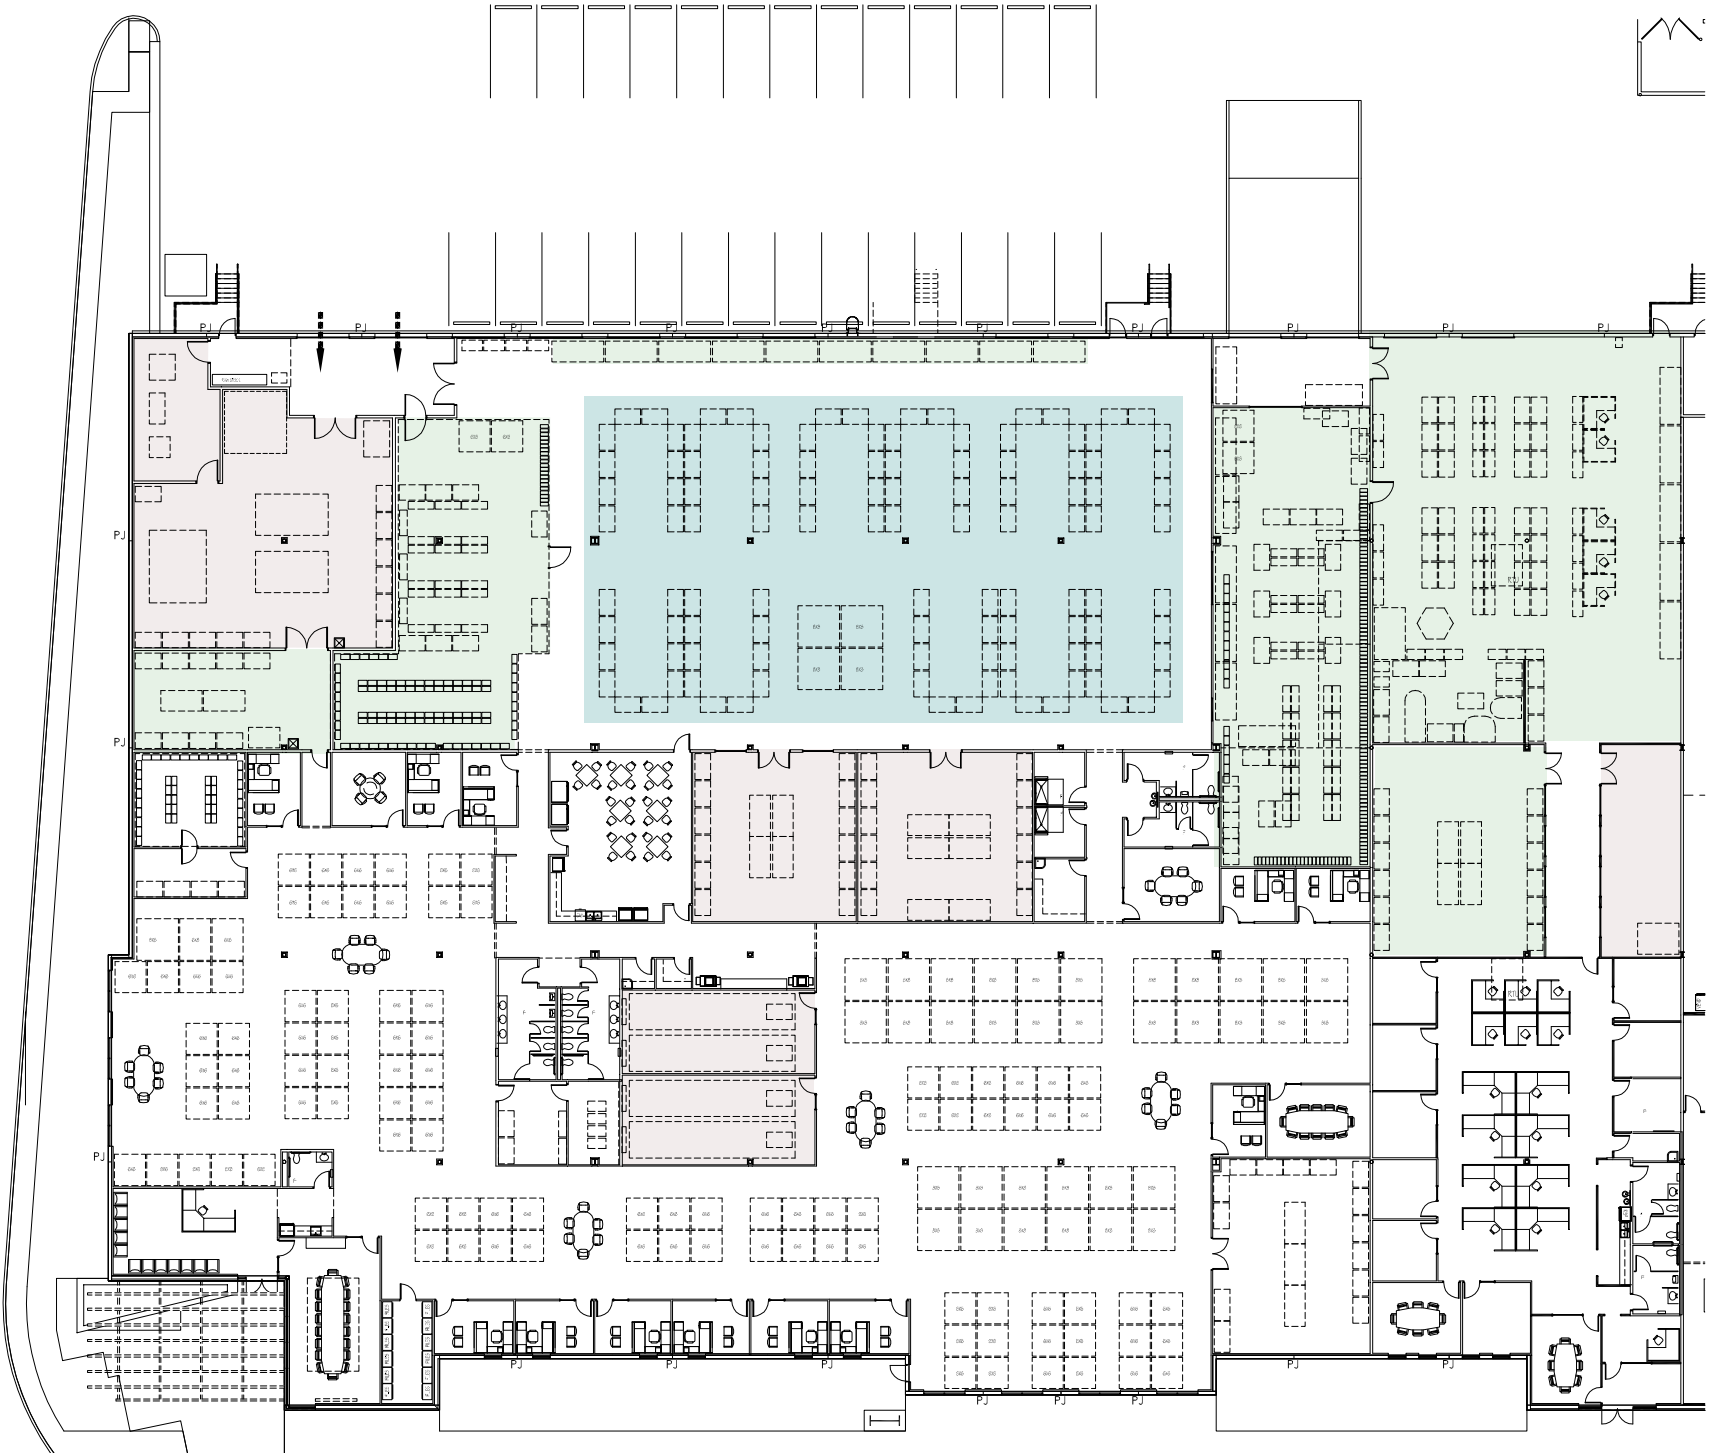

Beverage Manufacturing & Distribution
26,463 SF
Schematic

Technology Office - 1st Floor
Both Floors = 90,564 SF